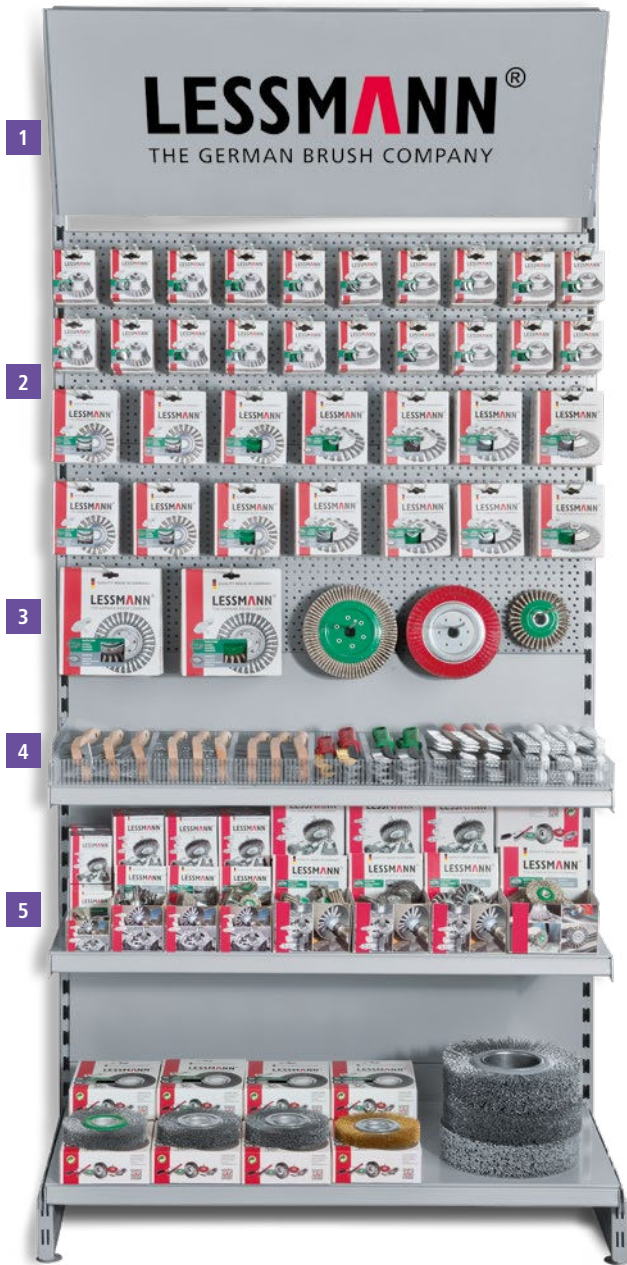

Please note:

We will soon be replacing all plastic blister packs with sustainable cardboard packaging.

Stainless Steel Marking

LESSMANN brushes with stainless steel wire can easily be recognised by green cups or side plates.