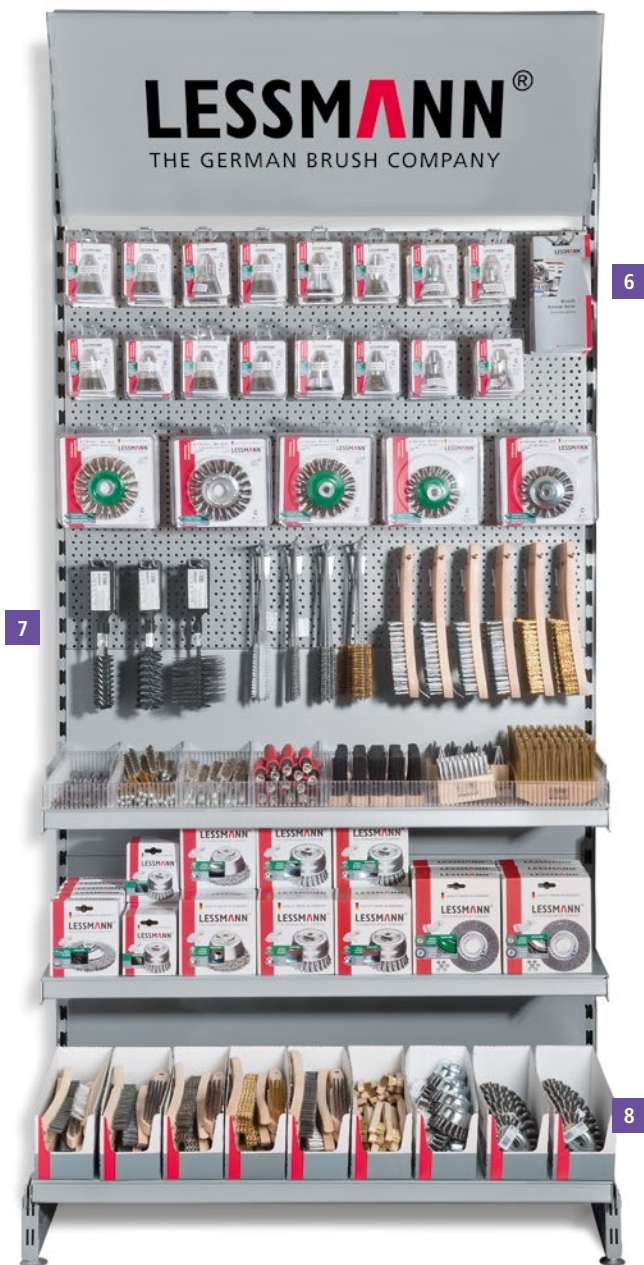

Please note:

We will soon be replacing all plastic blister packs with sustainable cardboard packaging.

Stainless Steel Marking

LESSMANN brushes with stainless steel wire can easily be recognised by green cups or side plates.